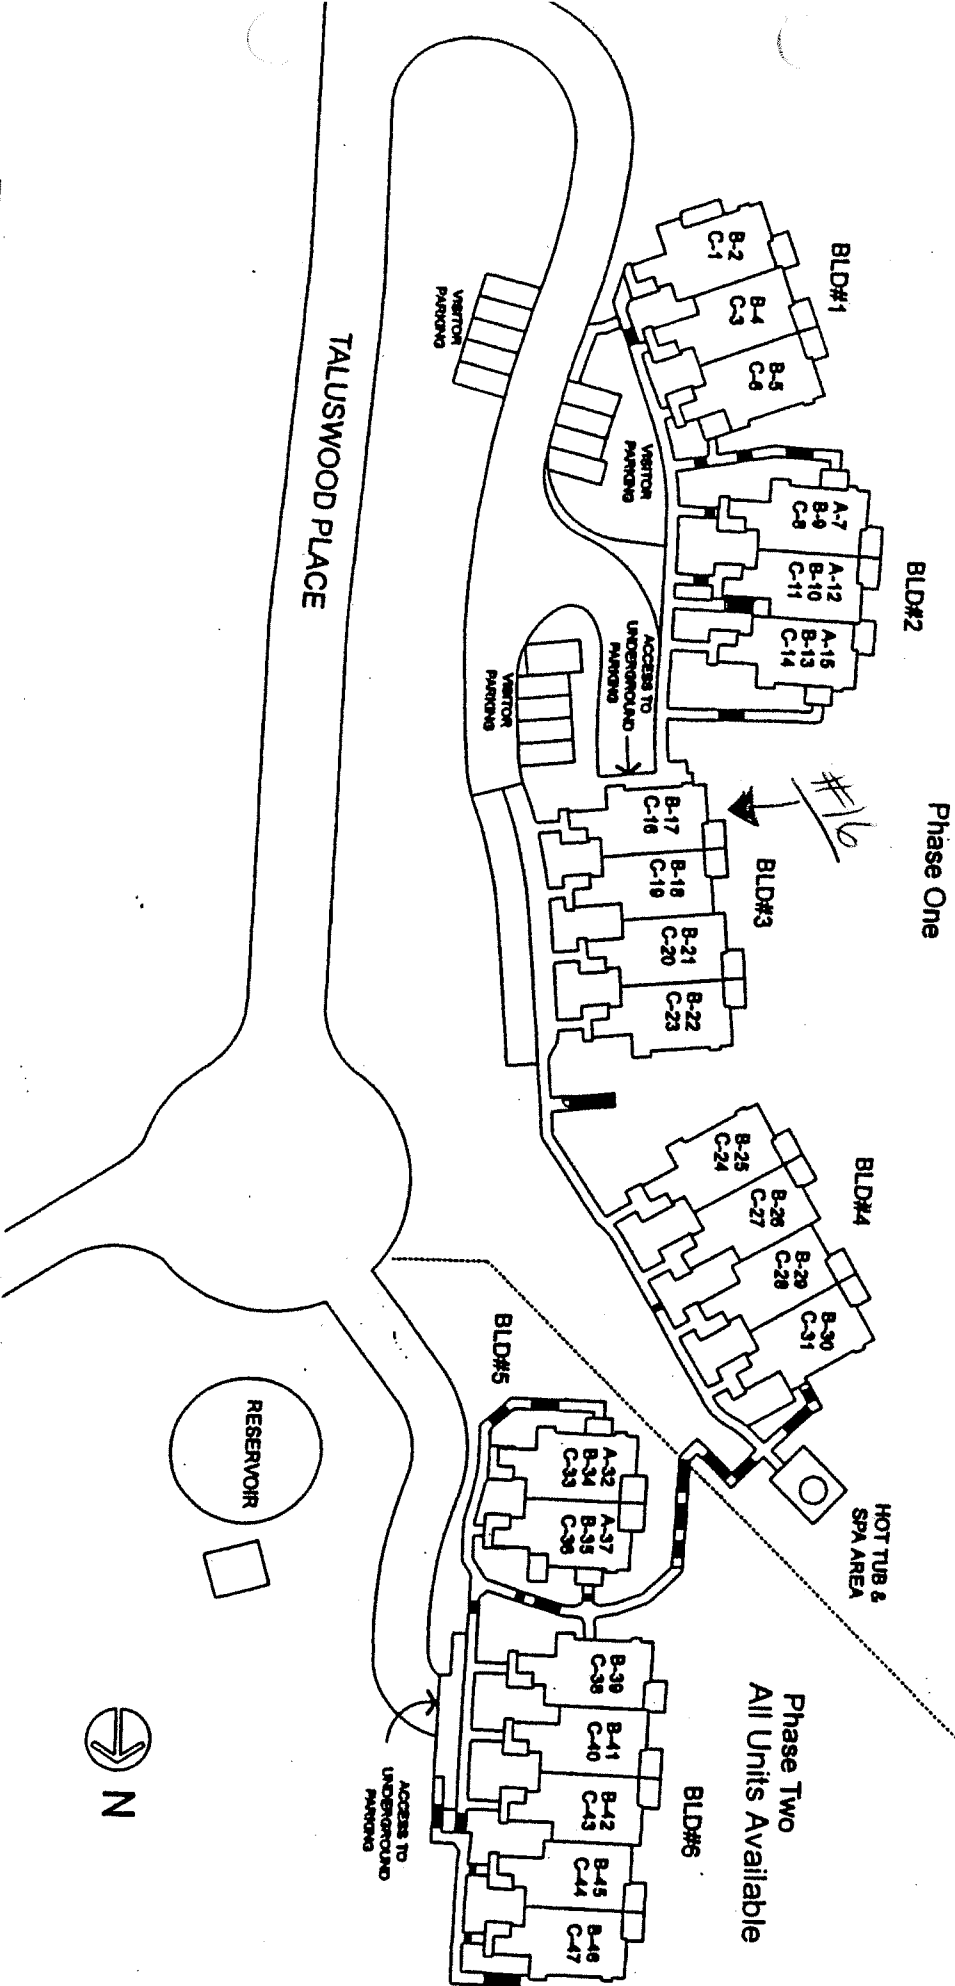

August 31st 1999

SITE PLAN

Available Units

- #7, #12, #15 - A One Bedroom
- #10, #17, #18 - B Two Bedroom
- #19 & #20 - C Three Bedroom

The Developer reserves the right to make changes and modifications to maintain the high standards of these homes. E.&O.E.