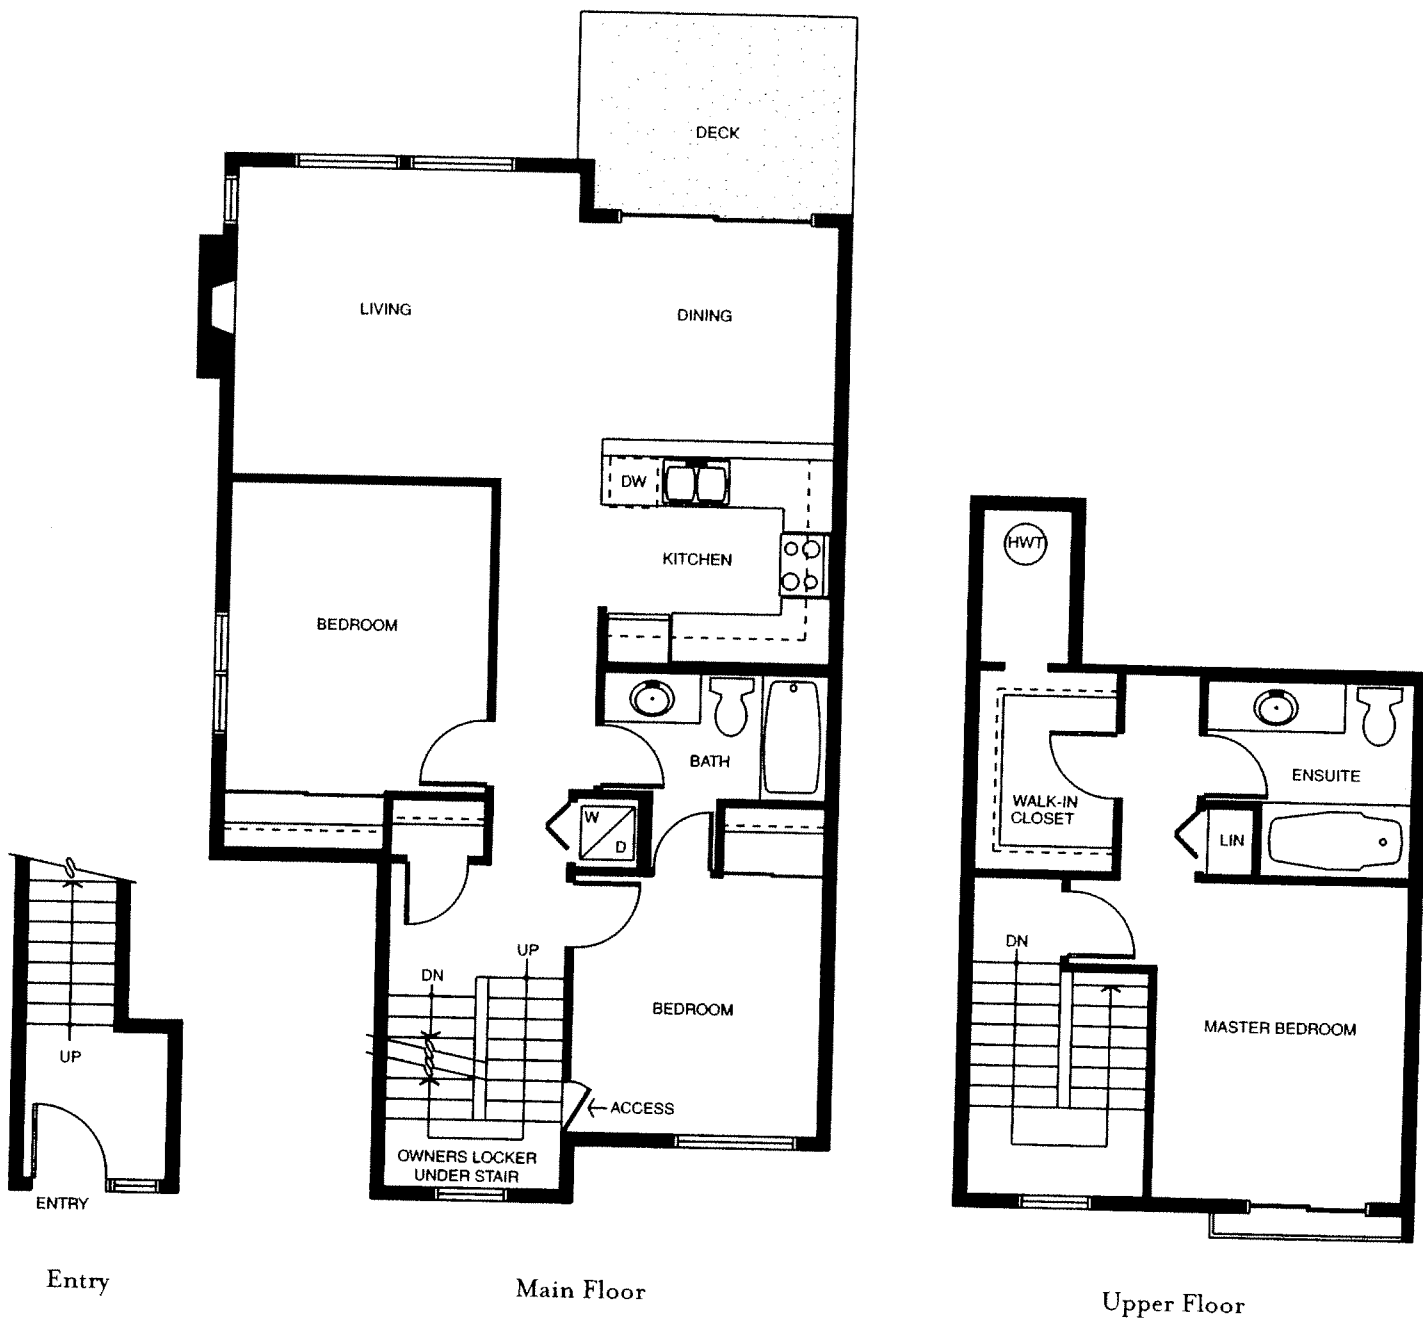

# The Hemlock - (End)

- Three Bedroom
- Three Level
- Approx. 1357 Sq. Ft.

August 31st 1999

### SITE PLAN

#### Available Units

- #7, #12, #15 - A One Bedroom
- #10, #17, #18 - B Two Bedroom
- #19 & #20 - C Three Bedroom

The Developer reserves the right to make changes and modifications to maintain the high standards of these homes. E.&O.E.