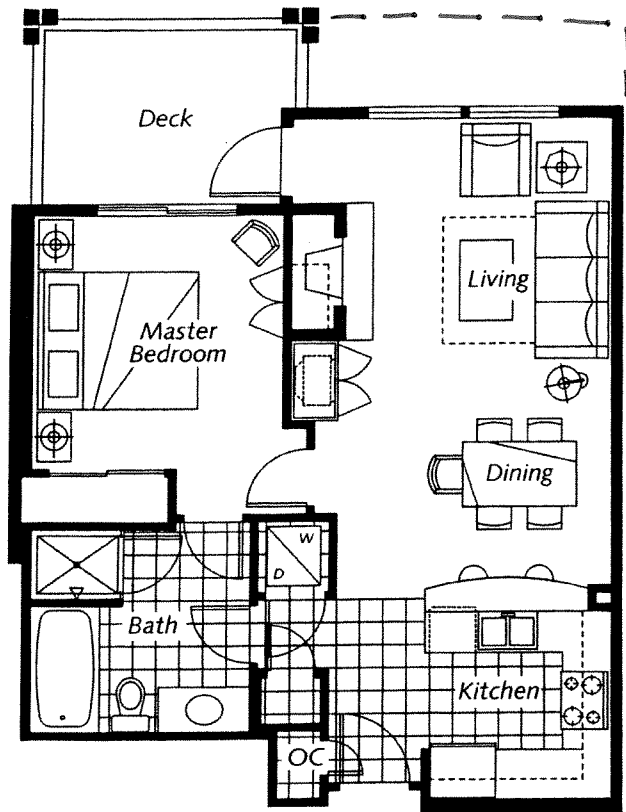

Deck across entire unit

← vaulted ceilings in living room

One Bedroom – A1 Plan

Approx. 720 sq ft.

Units 207, 521, 617