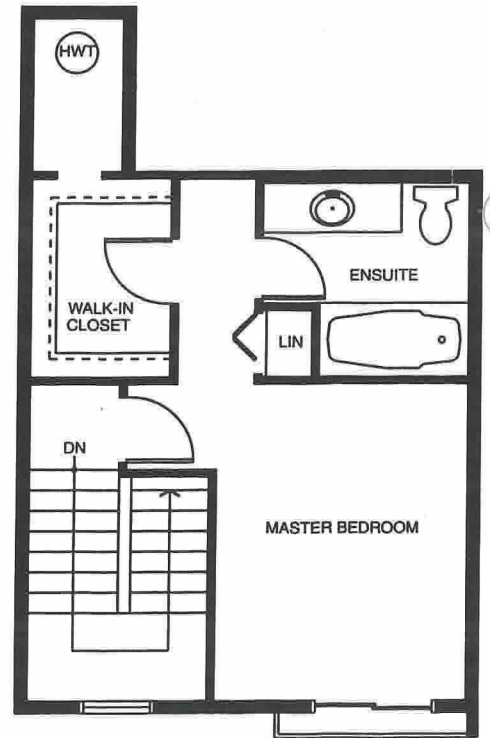

The Bluffs
AT TALUSWOOD

The Hemlock - (End)
 . Three Bedroom
 . Three Level
 . Approx. 1357 Sq. Ft.

Main Floor

Upper Floor

Entry

PROPERTY OF THE WHISTLER
REAL ESTATE CO. LTD.