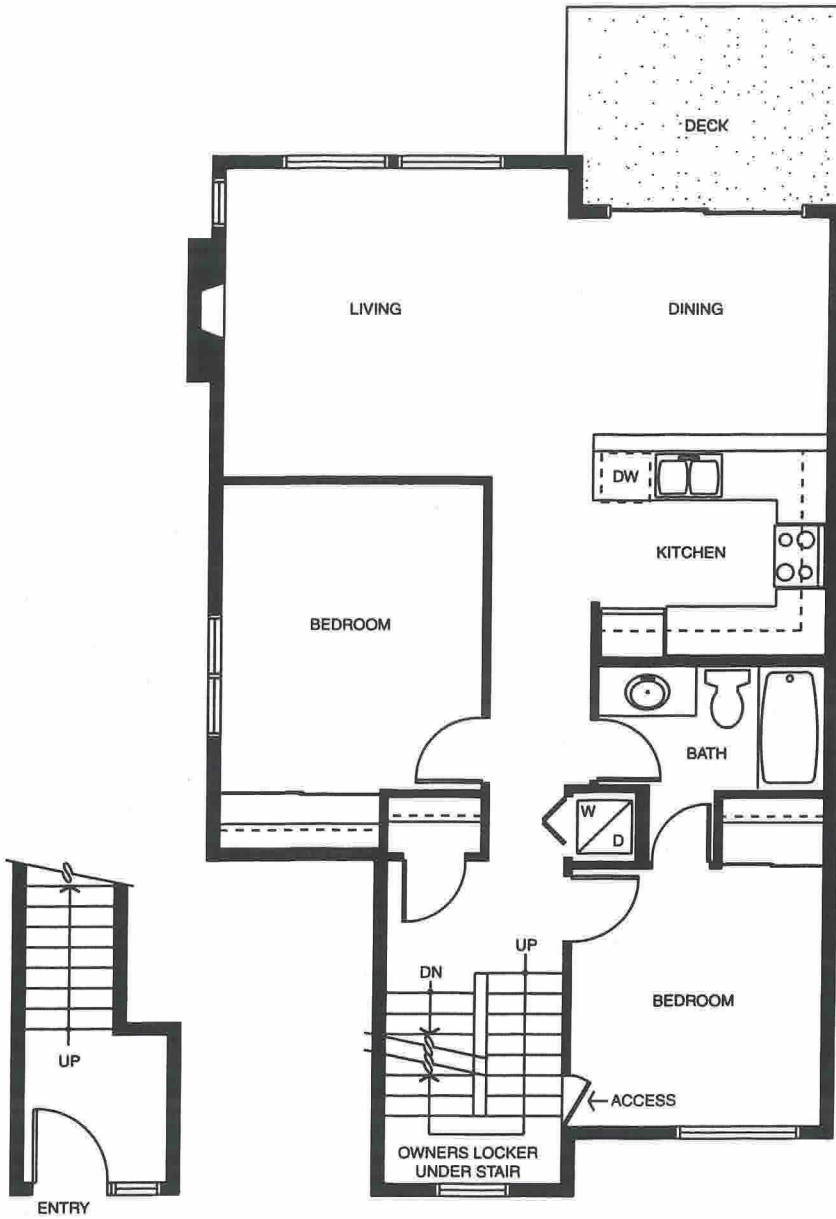

The Bluffs
AT TALUSWOOD

The Hemlock - (End)
 . Three Bedroom
 . Three Level
 . Approx. 1357 Sq. Ft.

Main Floor

Upper Floor

Entry

PROPERTY OF THE WHISTLER
REAL ESTATE CO. LTD.