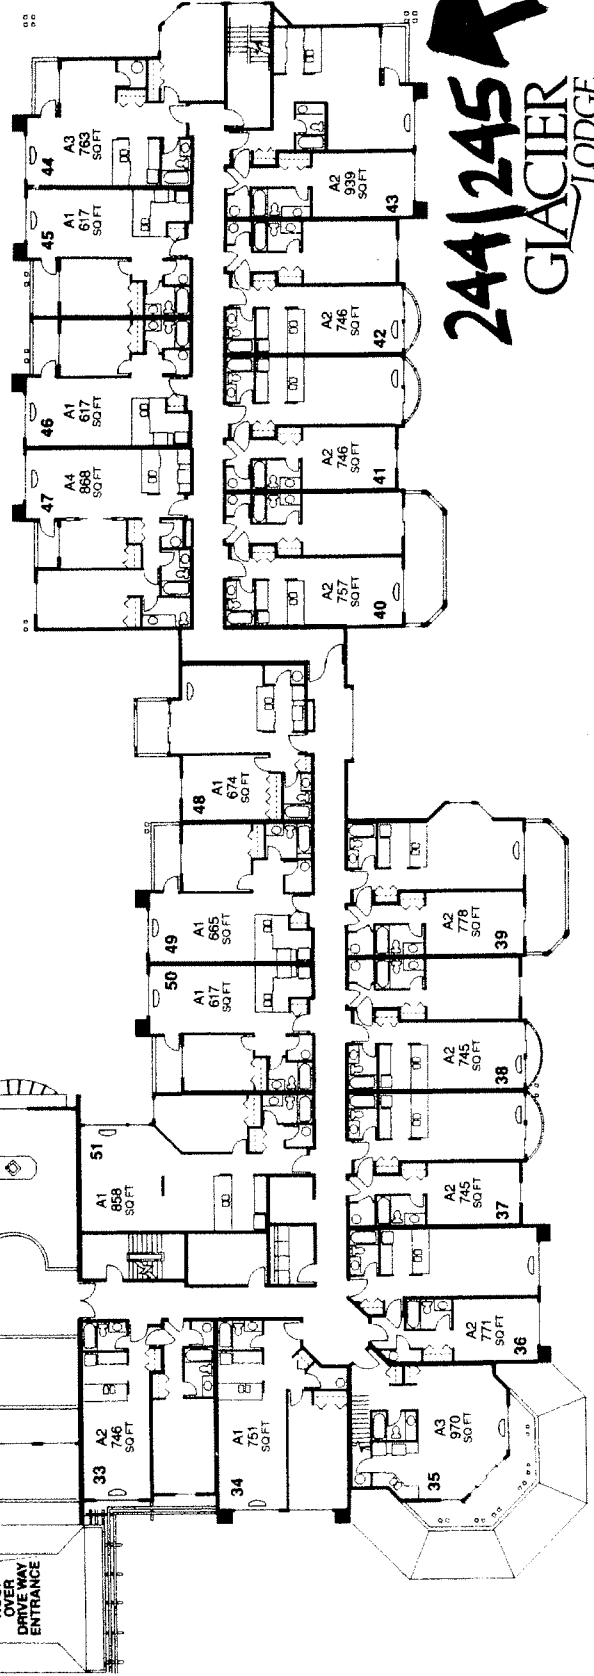

UNIT DESIGNATION CODE:

- A1 - ONE BEDROOM
- A2 - LODGE ONE BDRM
- A3 - UNIQUE ONE BDRM
- A4 - ONE BDRM/DEN
- B1 - LODGE TWO BDRM
- B2 - LOFT TWO BDRM
- B3 - UNIQUE TWO BDRM
- B4 - LOFT TWO BDRM/DEN
- C1 - LODGE LOFT THREE BDRM
- C2 - UNIQUE LOFT THREE BDRM
- D1 - STUDIO

244/245 GLACIER LODGE

SECOND FLOOR
UNITS 23 to 60 INCLUSIVE
NOT TO SCALE