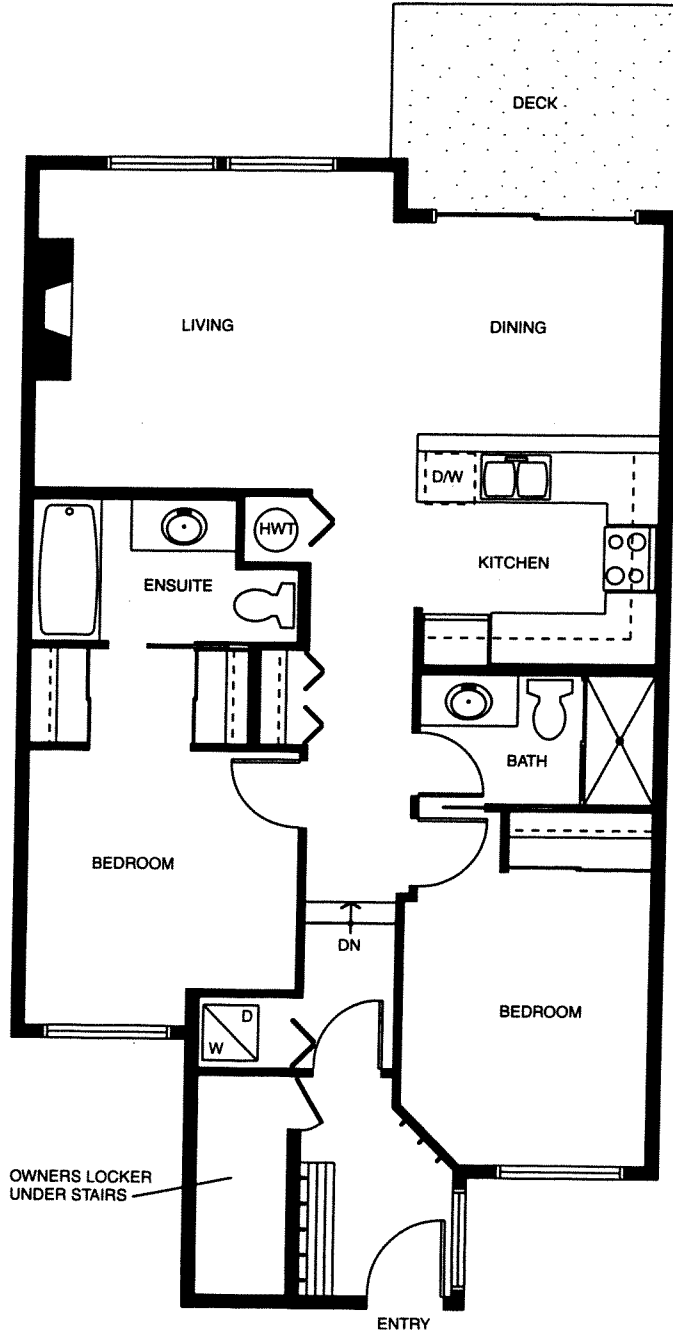

The Cypress -(Centre)

- Two Bedroom
- One Level
- Approx. 976 Sq. Ft.

Main Floor

PROPERTY OF THE WHISTLER
REAL ESTATE CO. LTD.

SITE PLAN

- A - ONE BEDROOM
- B - TWO BEDROOM
- C - THREE BEDROOM

The Developer reserves the right to make changes and modifications to maintain the high standards of these homes. E.&O.E.