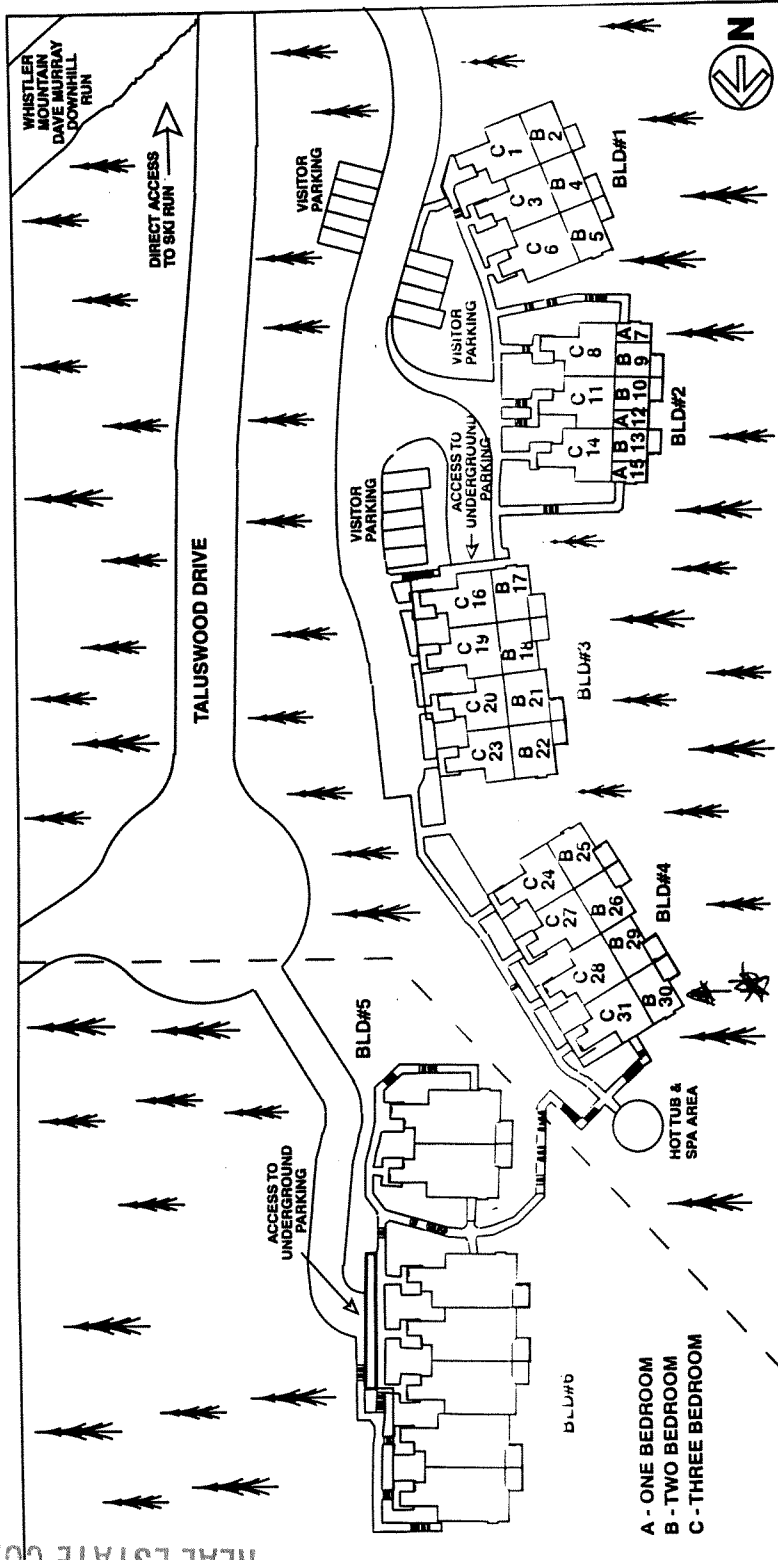

The Cypress -(Centre)

- Two Bedroom
- One Level
- Approx. 976 Sq. Ft.

Main Floor

PROPERTY OF THE WHISTLER
REAL ESTATE CO. LTD.

SITE PLAN

- A - ONE BEDROOM
- B - TWO BEDROOM
- C - THREE BEDROOM

The Developer reserves the right to make changes and modifications to maintain the high standards of these homes. E.&O.E.