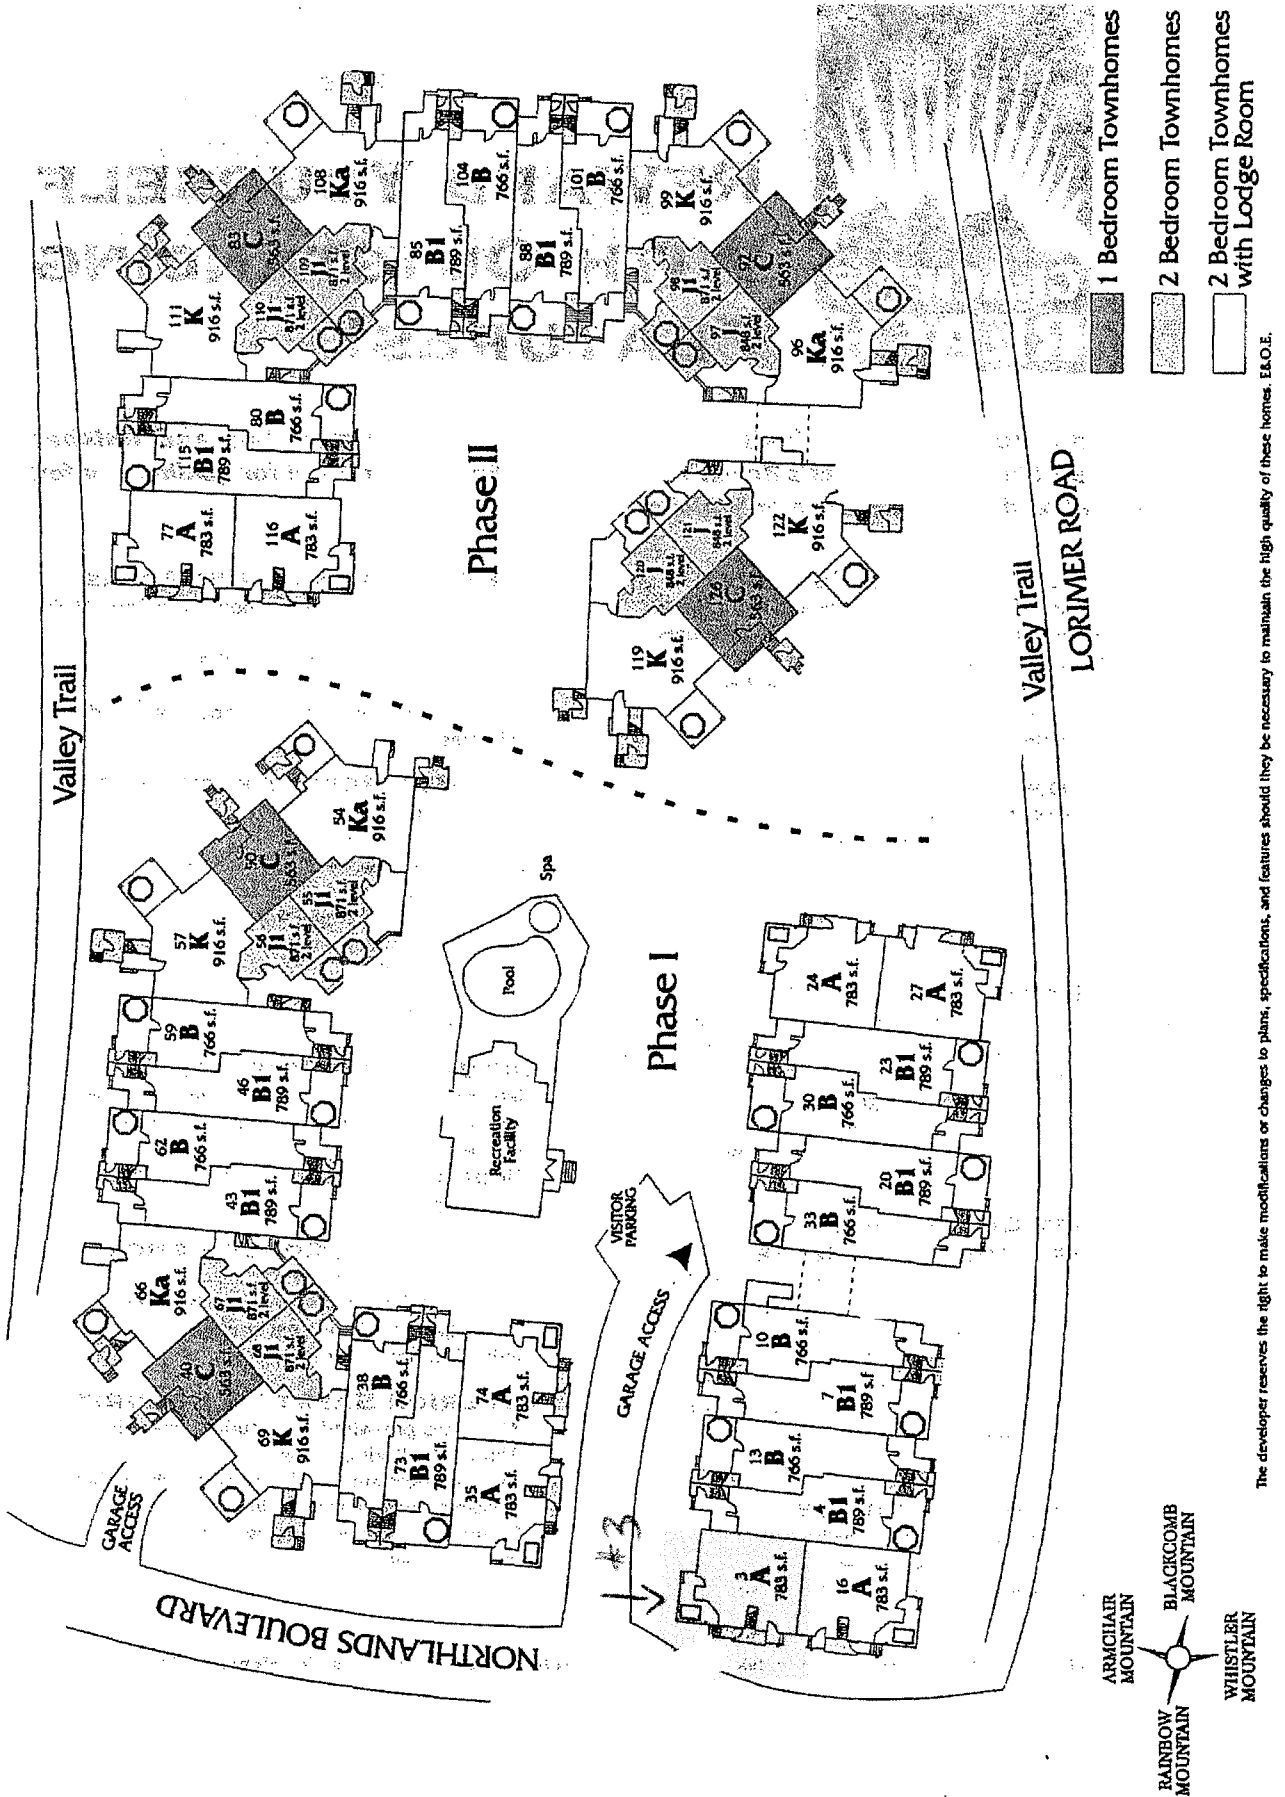

THE ANNAPURNA

2 BEDROOM TOWNHOME WITH LODGE ROOM

TYPE A

Approx. 783 sq.ft. / 1 Level

TRILOGY
In financial partnership with
Cressey Development Corporation

First Floor

(All first floor homes are 1 Level except as noted.)

- 1 Bedroom Townhomes
- 2 Bedroom Townhomes
- 2 Bedroom Townhomes with Lodge Room

The developer reserves the right to make modifications or changes to plans, specifications, and features should they be necessary to maintain the high quality of these homes. E.O.E.