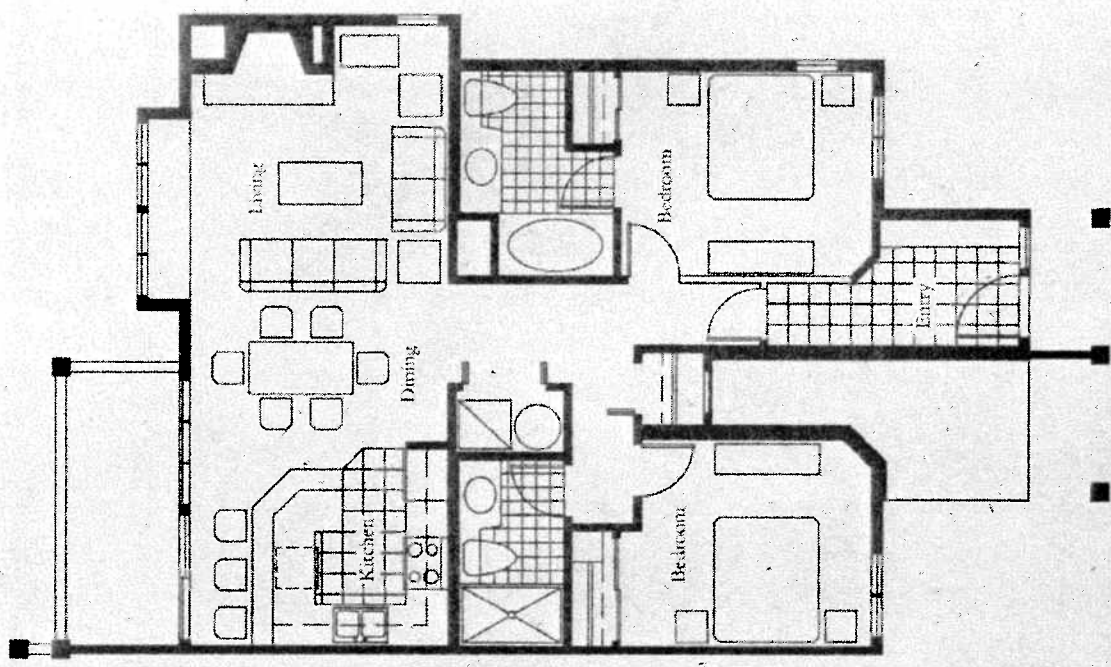

CHATEAU WHISTLER GOLF COURSE

VALLEY TRAIL TO LOST LAKE

SITE PLAN

PROPERTY OF THE WHISTLER
RESTATE CO. LTD

Fir

Internal floor plan

Main Floor Two Bedroom (Approx. 940 square feet)

In an effort to improve our product, we reserve the right to make modifications to designs and square footages at any time without notice.

Fir

End floor plan

Main Floor Two Bedroom

(Approx. 970 square feet)