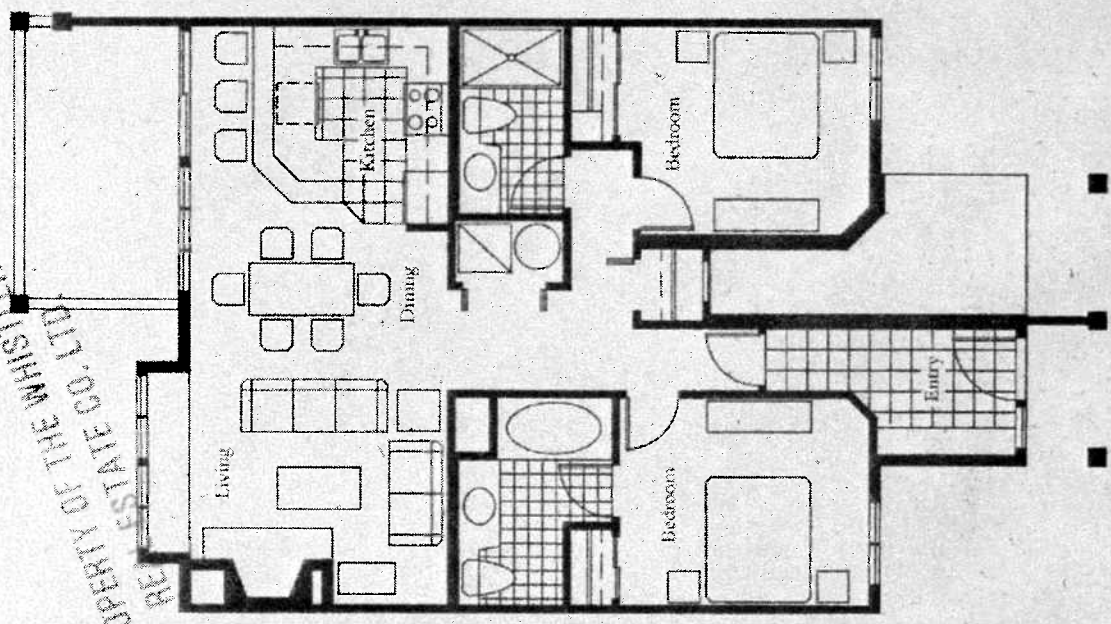

CHATEAU WHISTLER GOLF COURSE

VALLEY TRAIL TO LOST LAKE

SITE PLAN

PROPERTY OF THE WHISTLER
RESTATE CO. LTD

Fir

Internal floor plan

Main Floor Two Bedroom (Approx. 940 square feet)

In an effort to improve our product, we reserve the right to make modifications to designs and square footages at any time without notice.

Fir

End floor plan

Main Floor Two Bedroom

(Approx. 970 square feet)