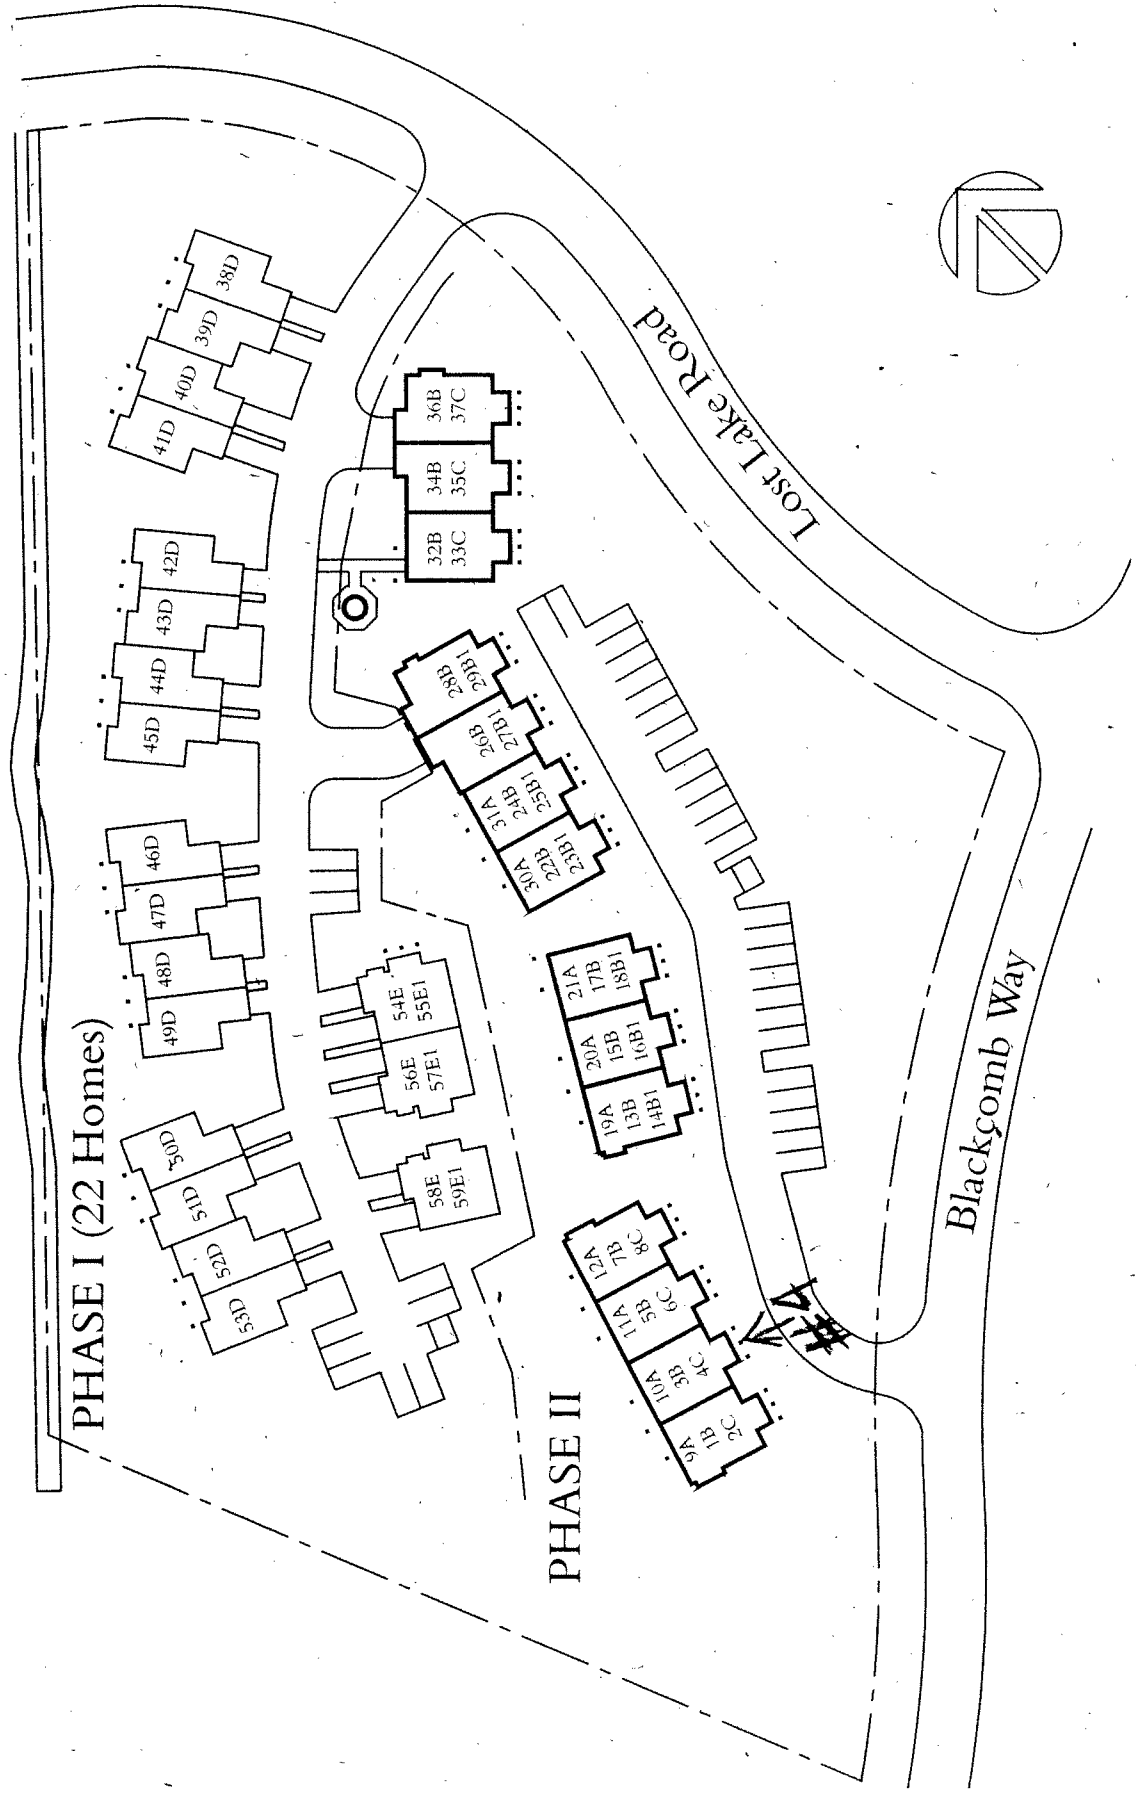

CHATEAU WHISTLER GOLF COURSE

VALLEY TRAIL TO LOST LAKE

SITE PLAN

PROPERTY OF THE WHISTLER
RESTATE CO. LTD

Fir

Internal floor plan

Main Floor Two Bedroom (Approx. 940 square feet)

In an effort to improve our product, we reserve the right to make modifications to designs and square footages at any time without notice.

Fir

End floor plan

Main Floor Two Bedroom

(Approx. 970 square feet)