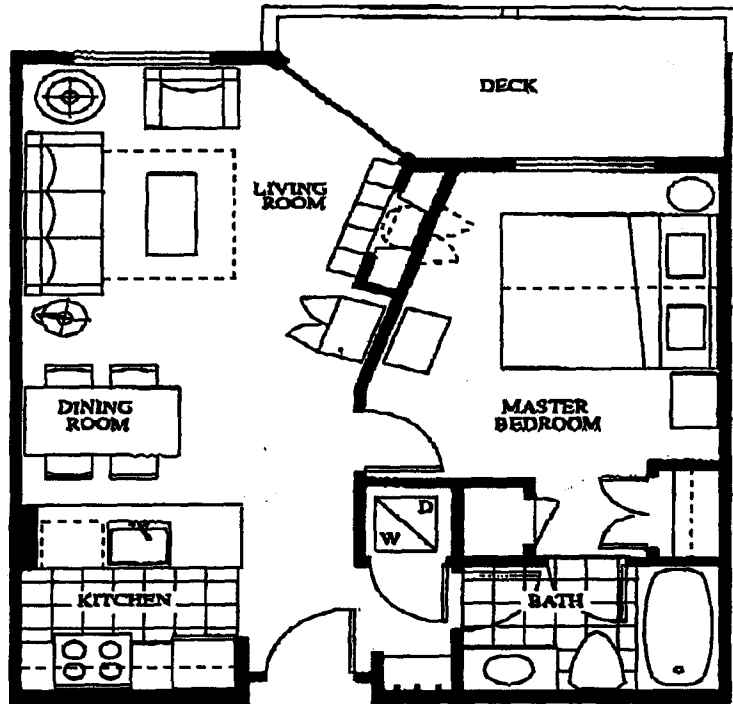

WHISTLER CREEK

PLAN A1
ONE BEDROOM
589 sq. ft.
One bedroom. One bath

The developer reserves the right to make changes and modifications to maintain the high standards of these homes. E. & C. E.