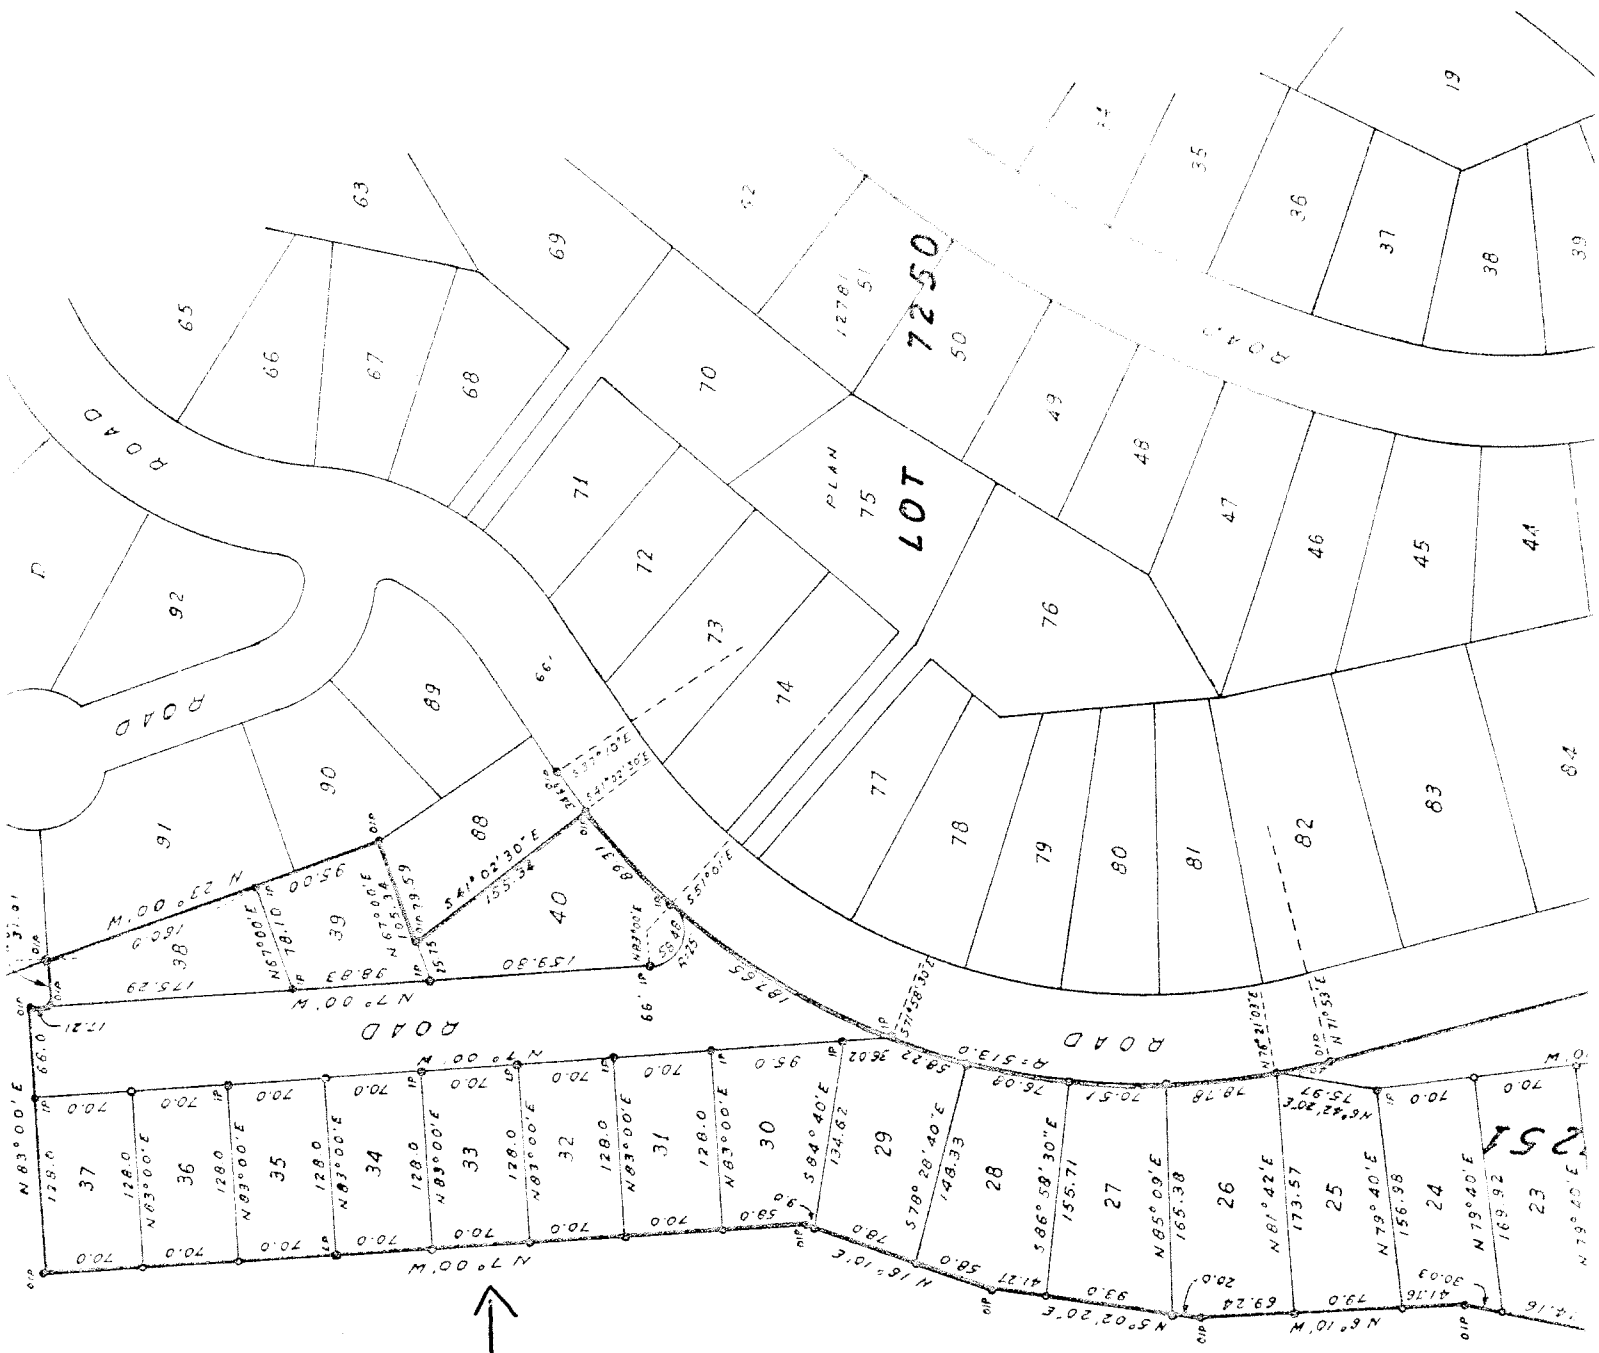

NSURVEYED

CROWN

LAND

8714 Wedgeview

Wedgeview Place

70.0

128.0

33

N 830 00.0

70.0